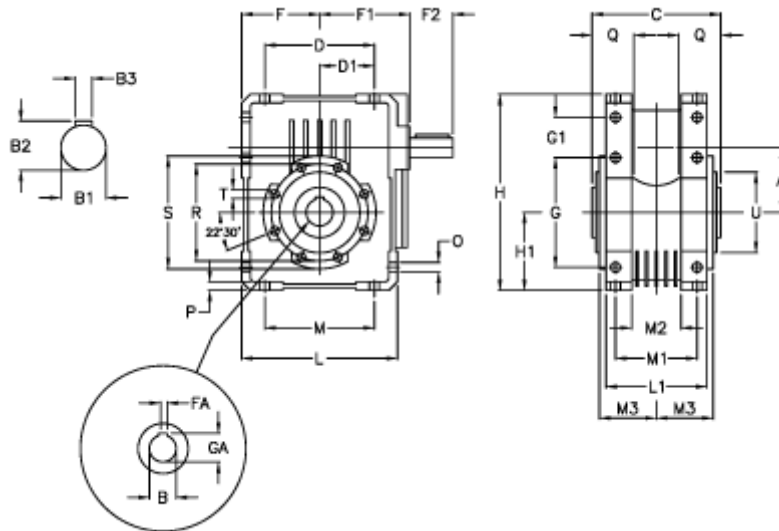

Article number: 3922063019700

Description: Worm gear with solid input shaft  
W 63U-19-HS unassembled

## Measures

A = 62.17	Description = W 63U-xx-HS	H = 182.5	O = 9.0
B = 25	F = 72.5	H1 = 72.5	P = 8
B1 = 18	F1 = 110.5	L = 145	Q = 35
B2 = 20.5	F2 = 40	L1 = 94	R = 90
B3 = 6	FA = 8	M = 102	S = 105
C = 120	G = 102	M1 = 76	T = M8x14
D = 102.0	G1 = 37.5	M2 = 46	U = 75
D1 = 51.0	GA = 28.3	M3 = 53.0	